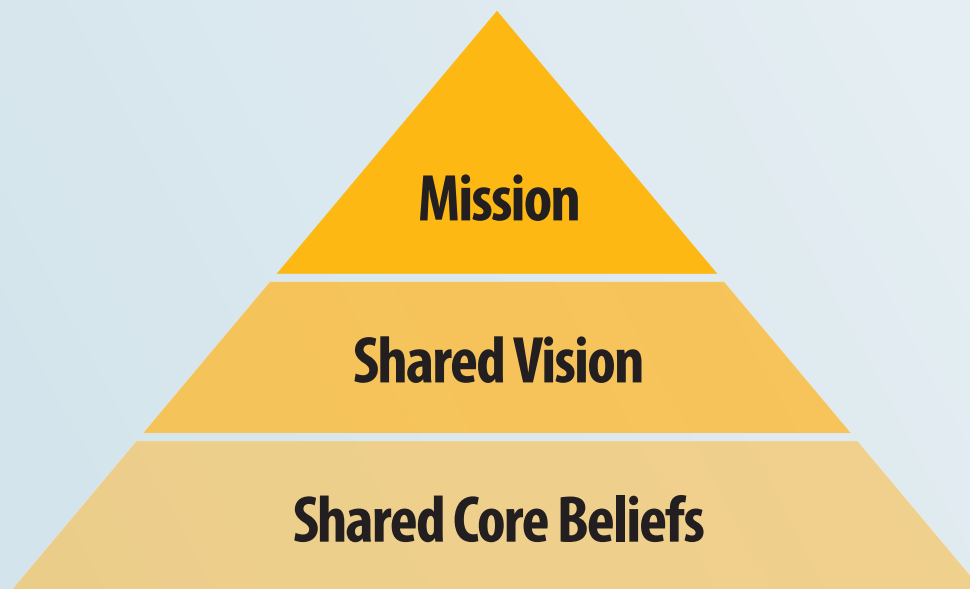

Hourglass Model of Strategic Planning

CURRENT REALITY

www.arkansasleadershipacademy.org

479-575-3030 • 346 NORTH WEST AVENUE, ROOM 300 • FAYETTEVILLE, AR 72701

© 1991 Arkansas Leadership Academy • University of Arkansas • All Rights Reserved